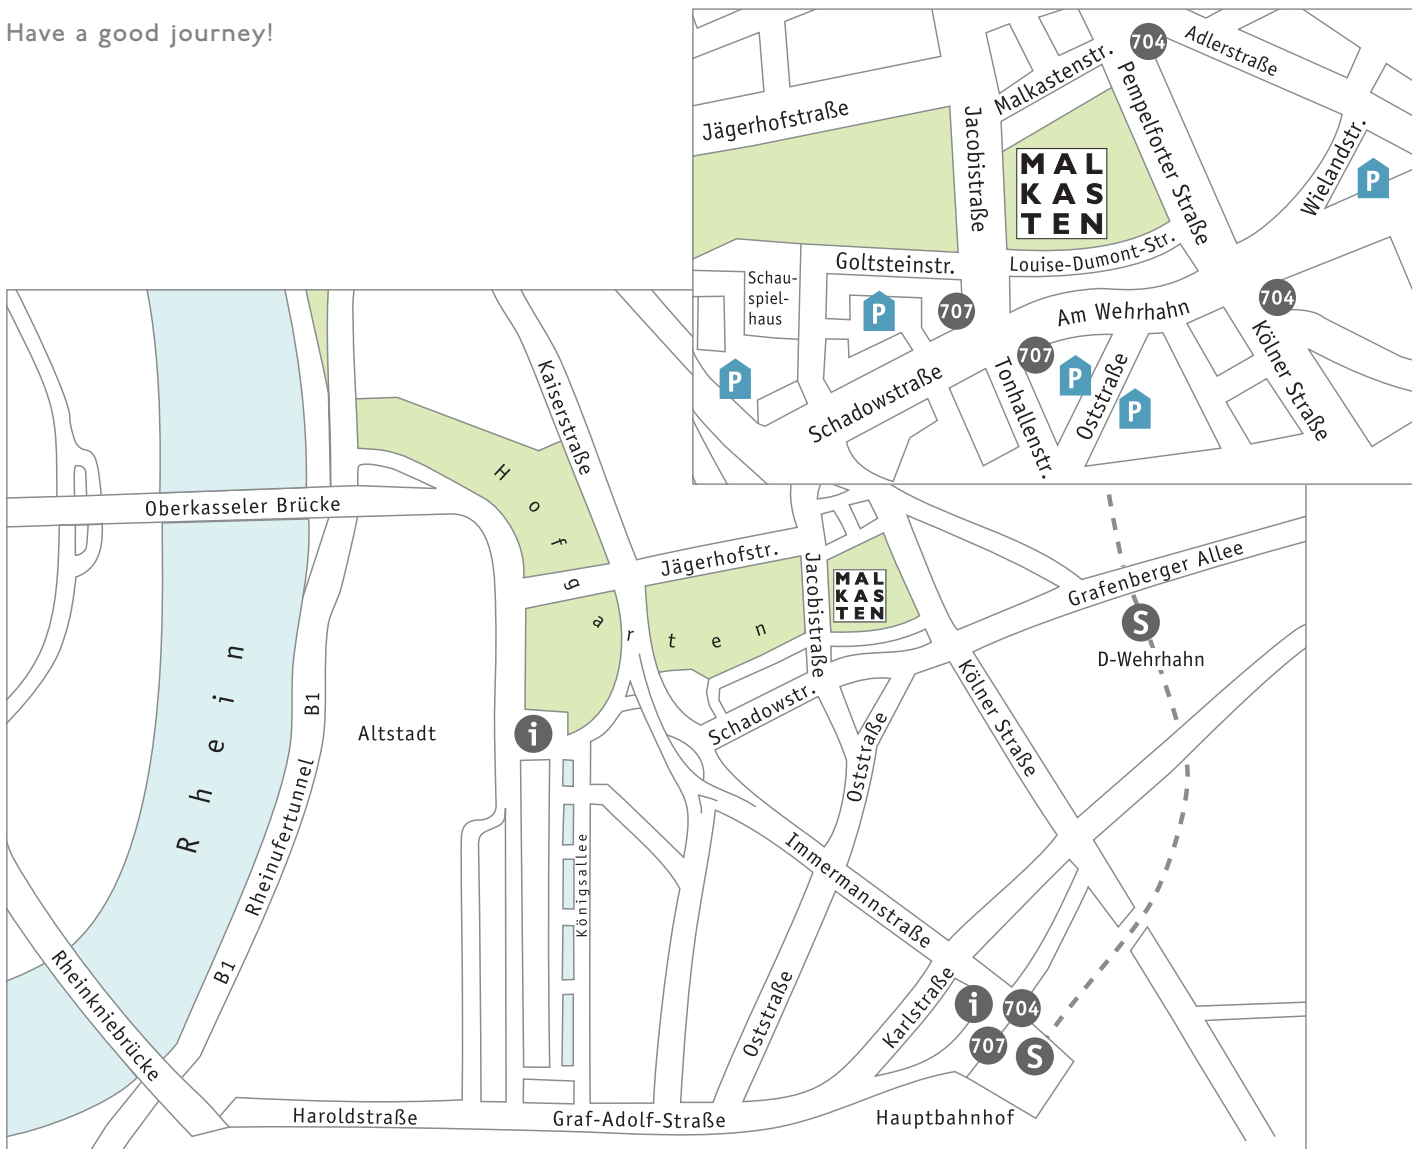

Weinkellerei Malkasten GmbH is the trading branch of the Künstlerverein Malkasten Artists Association and rents out exclusive spaces for events from conferences to christenings. Central location. Ideal transport connections. House Bar and Restaurant.